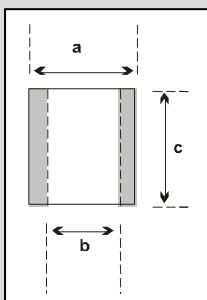

USEFUL TIP: *Our Part Numbers Are Listed In Order Of Their Size*

Please Note: Some parts may be subject to minimum order quantities should they not be in stock.

FINDING THE RIGHT SIZE PART ...

a = Outer Diameter

b = Inner Diameter

c = Thickness/Height

1. Please use this diagram to help you measure the **a, b, c** dimensions of the BUSH you require. Using these measurements as a guide you can then select a product code from the list that may be suitable for your requirements.

2. Our BUSH part numbers are made up of the three **a, b, c** dimensions of the part itself.

3. Alternatively please [click here](#) to see our 'Guide to Measurement' information sheet.

↓ **Outer Diameter Sizes: 4.8mm to 19.0mm** ↓

Please contact our sales team for a quotation stating our part number:

Tel: **01273 494400**

Tel: **01273 493355**

Fax: **01273 493388**

sales@grommets.co.uk

↓ Outer Diameter Sizes: 75.0mm to 152.0mm ↓			
OUR PART NUMBER	a (mm)	b (mm)	c (mm)
RB750-450-150	75.0	45.0	15.0
RB900-560-250	90.0	56.0	25.0
RB953-254-760	95.3	25.4	76.0
RB1000-240-250	100.0	24.0	25.0
RB1000-240-500	100.0	24.0	50.0
RB1000-750-200	100.0	75.0	20.0
RB1030-770-400	103.0	77.0	40.0
RB1110-580-870	111.0	58.0	87.0
RB1270-940-190	127.0	94.0	19.0
RB1520-1340-250	152.0	134.0	25.0